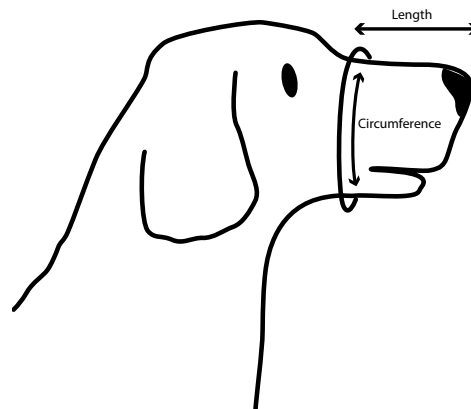

The BUSTER muzzle is a comfortable dog muzzle designed to protect against bites.

The safety strapping ensures that the dog muzzle will always remain in place and it features two additional points of secure attachment. The loop at the bottom is designed to attach to your dog's regular collar.

Allows drinking, panting and vomiting

Inhibits biting, chewing and barking

Difficult for dog to dislodge

Sizing

The best way to choose the model size is to use the weight/breed guidelines, as long as your dog is not over or underweight.

If your dog is not at an ideal weight, or is between sizes, we recommend that you use these measuring instructions:

- Use a soft measuring tape, measure the length of your dog's snout from the end of his nose to the point where the snout starts to slope upwards to the eyes as shown on the drawing
- Then, measure around the widest part of your dog's snout while his mouth is closed